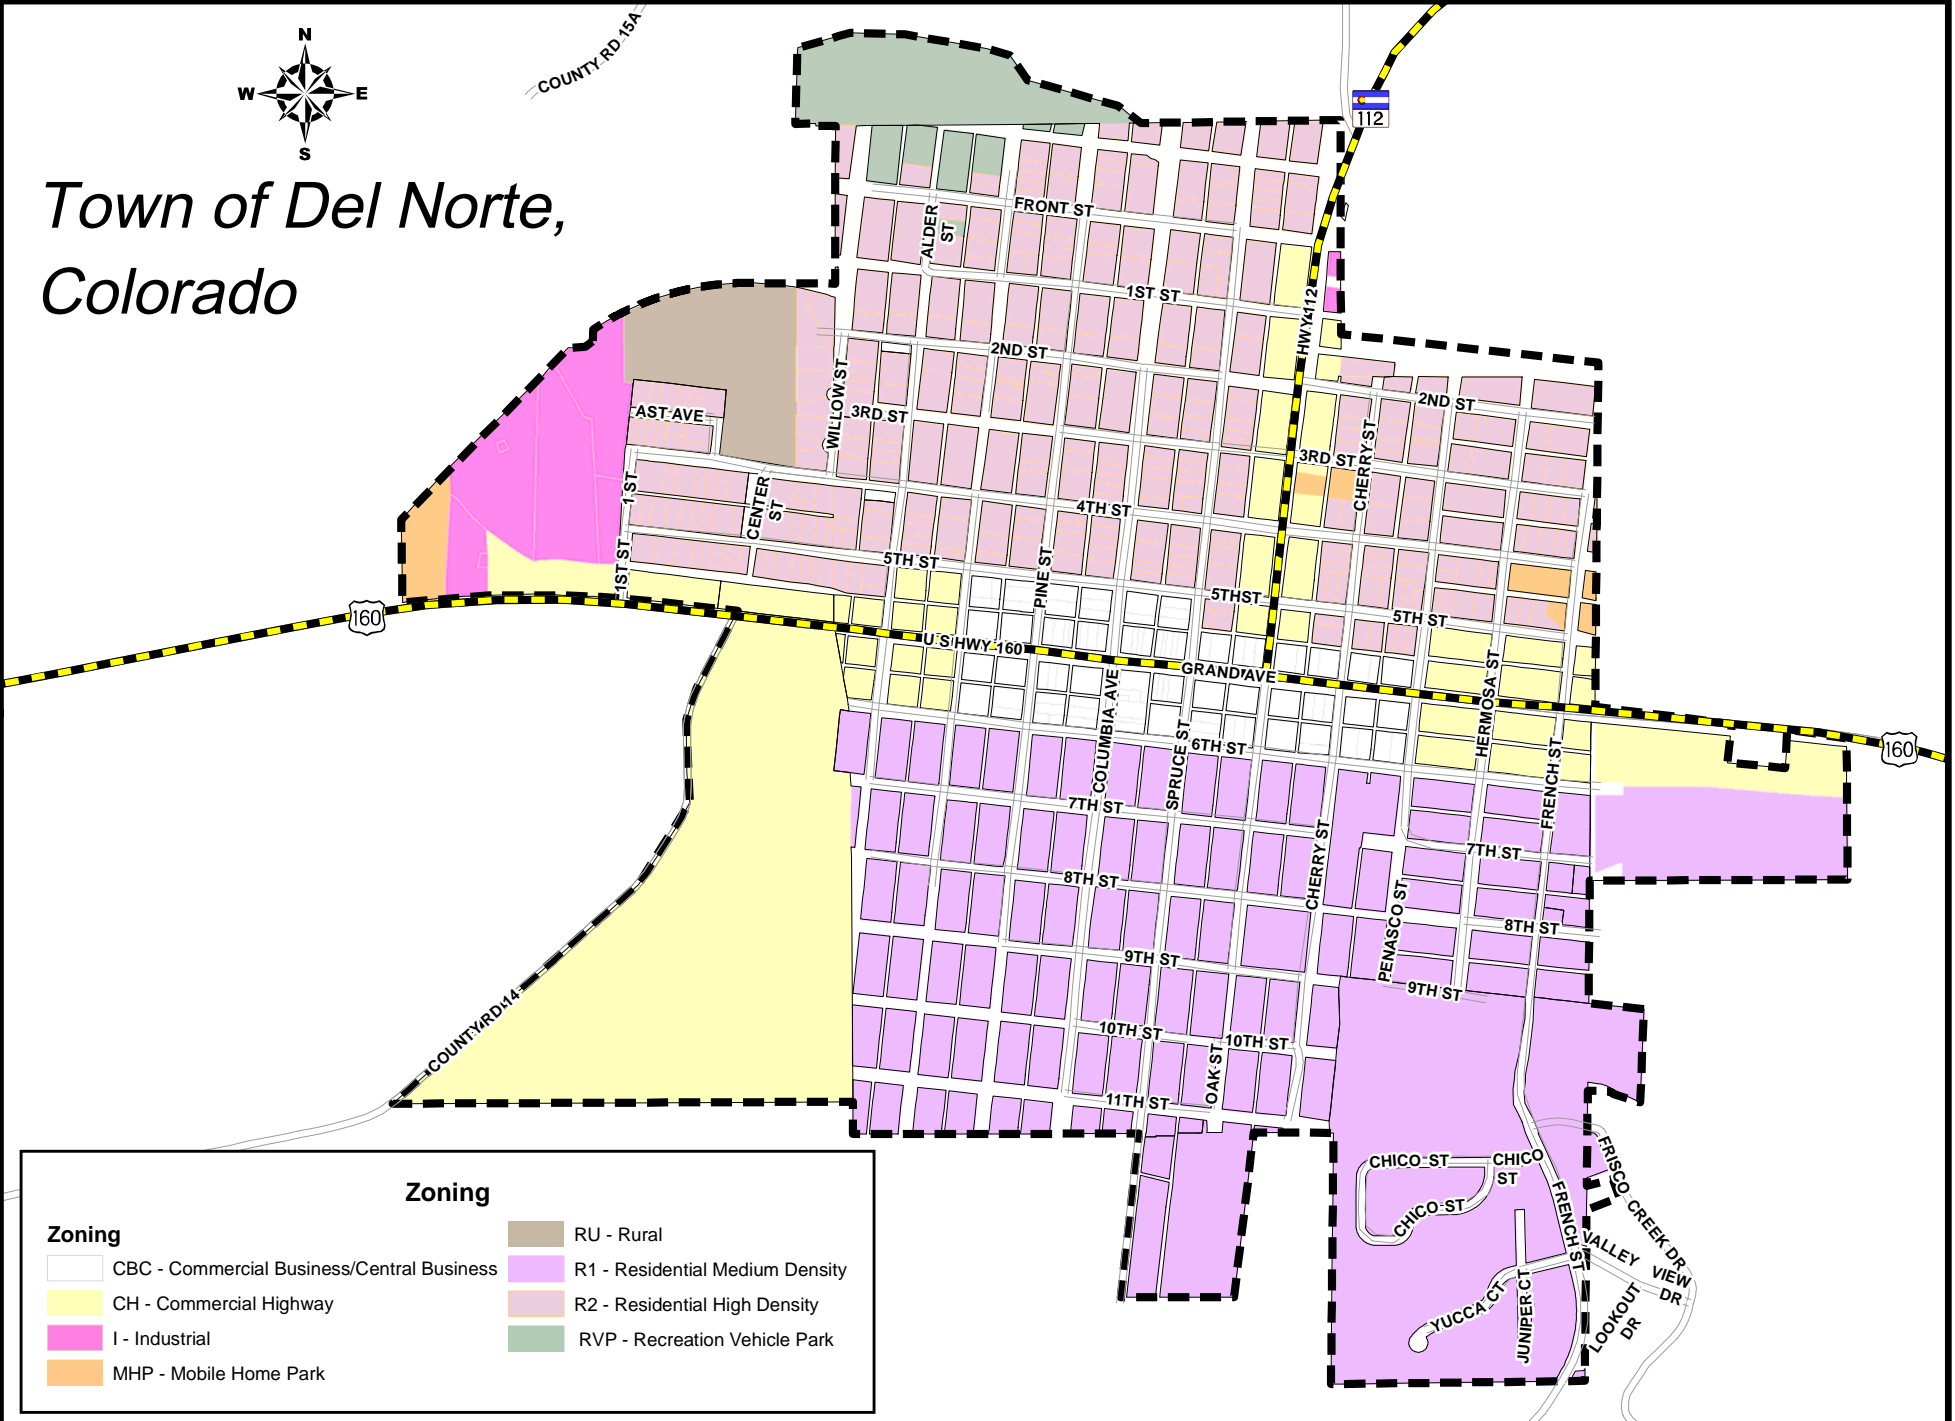

# Town of Del Norte, Colorado

Zoning			
	CBC - Commercial Business/Central Business		RU - Rural
	CH - Commercial Highway		R1 - Residential Medium Density
	I - Industrial		R2 - Residential High Density
	MHP - Mobile Home Park		RVP - Recreation Vehicle Park