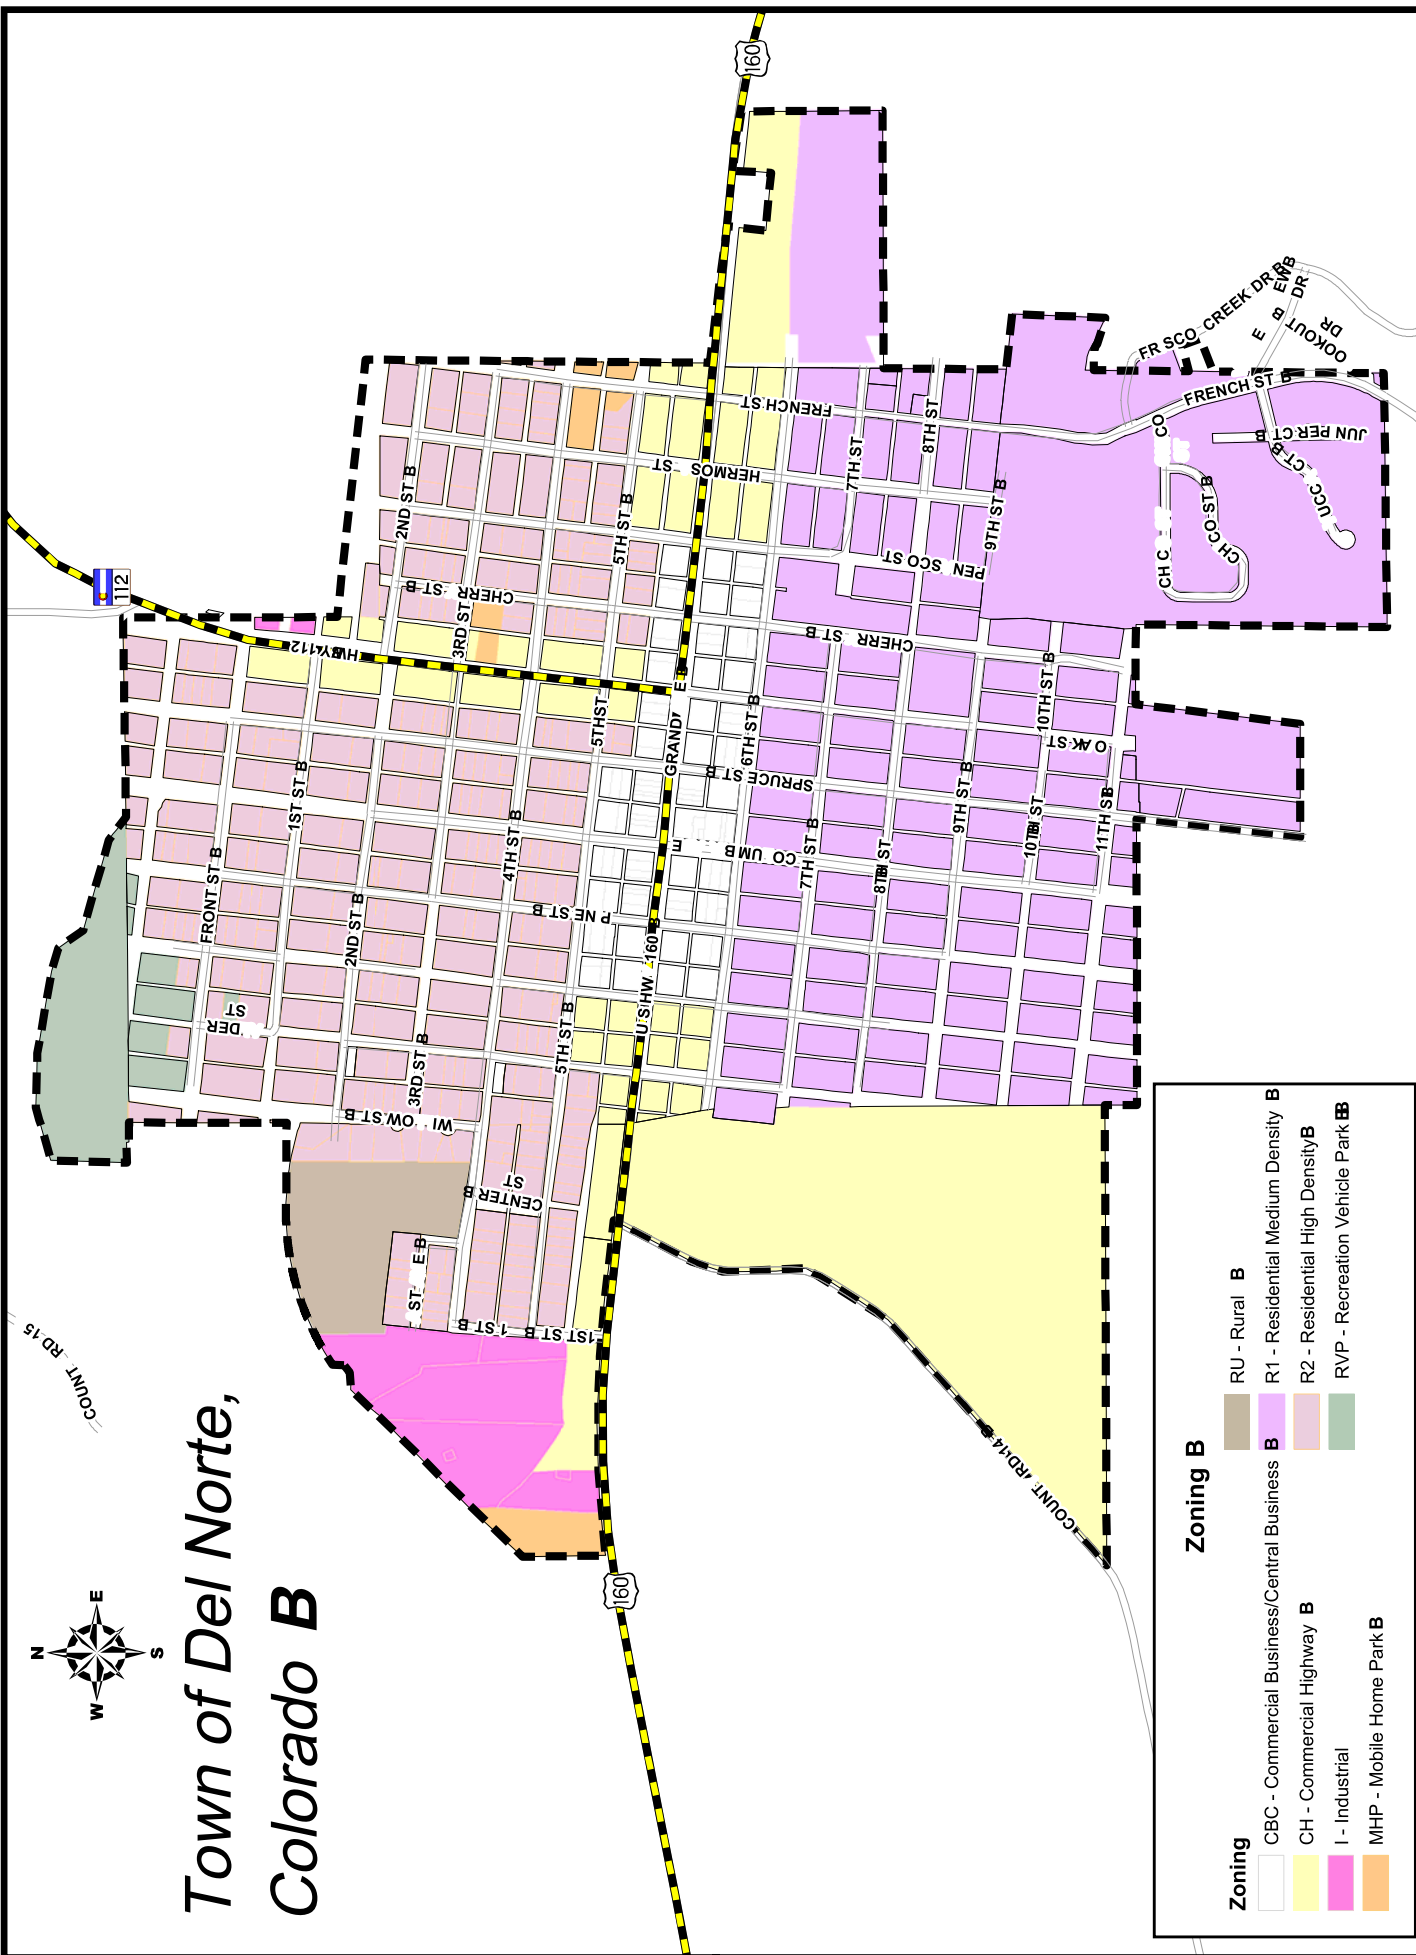

# Town of Del Norte, Colorado B

Zoning B	
	CBC - Commercial Business/Central Business B
	CH - Commercial Highway B
	I - Industrial
	MHP - Mobile Home Park B
	RU - Rural B
	R1 - Residential Medium Density B
	R2 - Residential High Density B
	RVP - Recreation Vehicle Park B